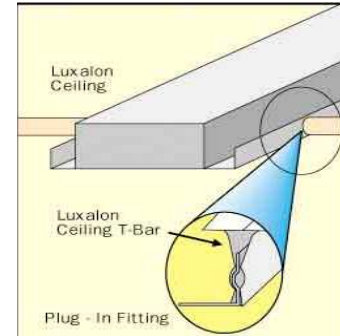

LISCIO

T8 MIRROR LUMINAIRE FOR LUXALON CEILING

MODEL	LAMP TYPE & RATING	LAMP HOLDER	PC		DELIVERY	UNIT PRICE (RM)
			PACKING	WEIGHT		
LISCIO 220 LC/6WLL	T8 2 X 18W	G13	1	TBA	S	296.00
LISCIO 320 LC/6WLL	T8 3 X 18W	G13	1	TBA	S	296.00
LISCIO 240 LC/6WLL	T8 2 X 36W	G13	1	TBA	S	332.00
LISCIO 340 LC/6WLL	T8 3 X 36W	G13	1	TBA	S	388.00

OPTIONAL OF CONTROL GEAR

ADDITIONAL CHARGES	ELECTRONIC BALLAST (NON-DIM) ADD-ON (NETT)			
	2 X 18W	2 X 36W	3 X 18W	3 X 36W
A1-DIMMABLE BALLAST	RM 110.00	RM 110.00	RM 130.00	RM 220.00
A2	RM 39.00	RM 32.00	RM 40.00	RM 64.00
A3	RM 13.00	RM 11.00	RM 24.00	RM 24.00

Delivery subject to supplier stock status

all luminaires completed with one no. of electronic ballast

**One dimmer switch contact to max 10 2-lamp (for OSRAM brand)

ADDITIONAL CHARGES	ADD -ON (RM)	REMARKS
POWERPACK	120.00	backup for only one tube

TRANSPORT CHARGES	ADDITIONAL (NETT) (RM) PER SET	
	2' X 2'	2' X 4'
TO MELAKA / JOHOR	1.50	2.25
TO KELANTAN / TERENGGANU	1.75	3.00
TO KEDAH	0.50	1.00

NOTE:

1. Prices subject to change without prior notices.
2. Addition cost shall be added on the nett price.