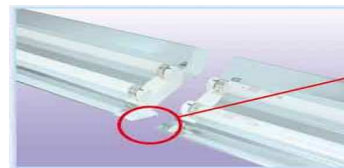

LISCIO

MODERN DESIGN CUSTOM MADE LUMINAIRE WIDE BODY CHANNEL FITTING STRIP
LIGHTING LUMINAIRE

MODEL	MATERIAL	LAMP TYPE & RATING	LAMP HOLDER	PC		DELIVERY	UNIT PRICE (RM)
				PACKING	WEIGHT		
PBMR 240U/WBC/6WLL	METAL	T8 2 X 36W	G13	1	TBA	M	155.00
PBMR 340U/WBC/6WLL	METAL	T8 3 X 36W	G13	1	TBA	M	175.00
PBAR 240U/WBC/6WLL	ALUMINIUM	T8 2 X 36W	G13	1	TBA	M	165.00
PBAR 340U/WBC/6WLL	ALUMINIUM	T8 3 X 36W	G13	1	TBA	M	195.00

OPTIONAL OF CONTROL GEAR

ADDITIONAL CHARGES	ELECTRONIC BALLAST (NON-DIM) ADD-ON (NETT)	
	2 X 36W	3 X 36W
A1-DIMMABLE BALLAST	RM 110.00	RM 220.00
A2	RM 32.00	RM 68.00
A3	RM 11.00	RM 24.00

Delivery subject to supplier stock status