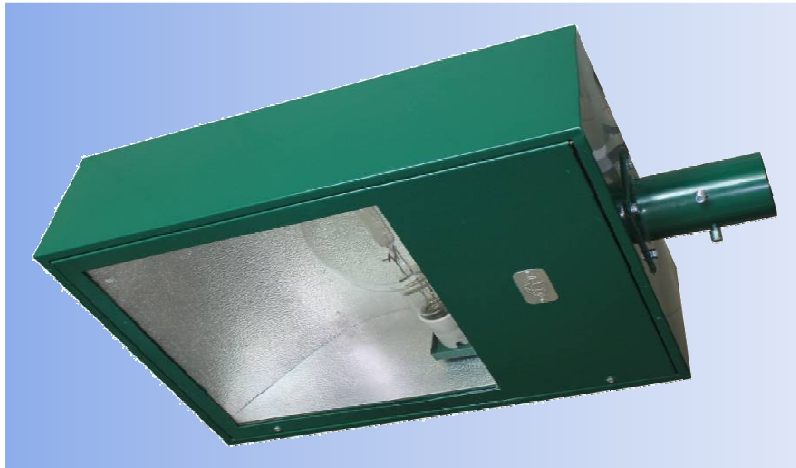

PCTN TENNIS COURT LIGHTING

MODEL	TYPE OF CONTROL GEAR	LAMP RATING	LAMP HOLDER	PC		DELIVERY	UNIT PRICE (RM)
				PACKING	WEIGHT		
PCTN 400S	400W SON	400W	E40	1	28.50	M	1400.00
PCTN 1000S	1000W SON	1000W	E40	1	28.50	M	1900.00
PCTN 400MH	400W METAL HALIDE	400W	E40	1	30.60	M	1400.00
PCTN 1000MH	1000W METAL HALIDE	1000W	E40	1	30.60	M	1950.00

****ALL FITTING WITHOUT POLE.**

NOTE :

1. TENNIS COURT FITTING fitted with electronic super imposed ignitor where applicable.
2. Prices subject to change without prior notices.
3. All ballast are rated 240v.