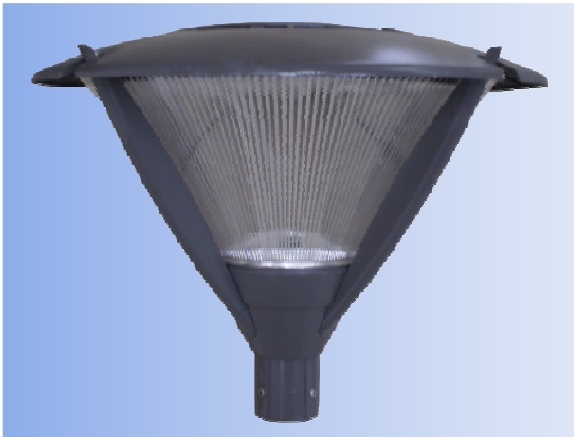

PCGL CXT01 & PCGL CXT04

MODEL	TYPE OF CONTROL GEAR	LAMP RATING	LAMP HOLDER	PC		DELIVERY	UNIT PRICE (RM)
				PACKING	WEIGHT		
PCGL CXT01 70S	70W SON	70W	E27	1	TBA	S	1650.00
PCGL CXT01 150S	150W SON	150W	E27	1	TBA	S	1750.00
PCGL CXT01 70MH	70W METAL HALIDE	70W	E27	1	TBA	S	1750.00
PCGL CXT01 150MH	150W METAL HALIDE	150W	E27	1	TBA	S	1850.00
PCGL CXT04 70S	70W SON	70W	E27	1	TBA	S	1120.00
PCGL CXT04 150S	150W SON	150W	E27	1	TBA	S	1220.00
PCGL CXT04 70MH	70W METAL HALIDE	70W	E27	1	TBA	S	1220.00
PCGL CXT04 150MH	150W METAL HALIDE	150W	E27	1	TBA	S	1330.00

****ALL FITTING WITHOUT POLE.**

NOTE :

1. GARDEN LIGHT Fitted with electronic super imposed ignitor where applicable.
2. Prices subject to change without prior notices.
3. All ballast are rated 240v.