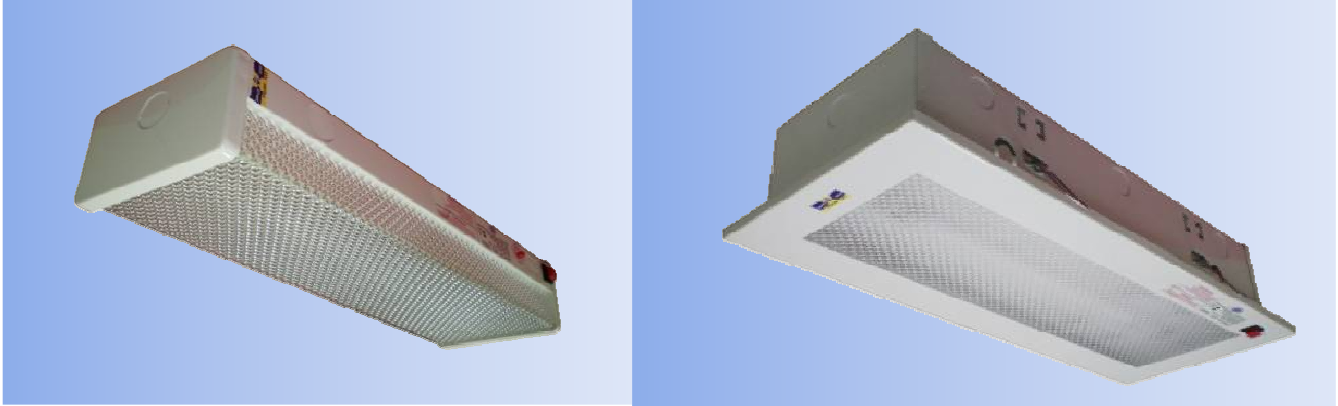

PCO[®]

Lighting Solutions
for your future

EMERGENCY LIGHT
SERIES

EMERGENCY LIGHTING LUMINAIRE

MODEL	Lamp Type & Rating	Mounting	Lamp Holder	PC		Delivery	UNIT PRICE (RM)
				Packing	Weight		
ELP 13	T5 1X13W	SURFACE	G5	1	1.2KG	M	165.00
ELP 13R	T5 1X13W	RECESSED	G5	1	2.58.KG	M	180.00