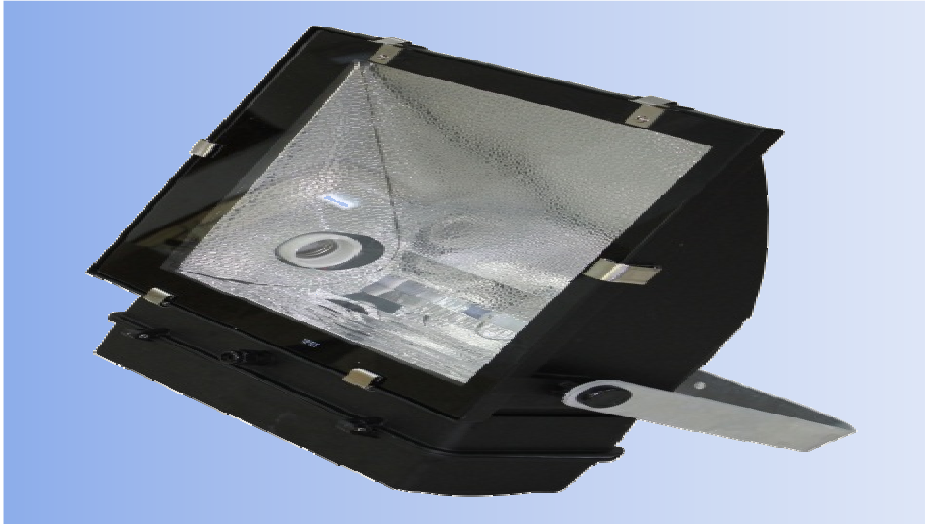

PCO[®]

Lighting Solutions
for your future

FLOODLIGHTING SERIES

PCFL 2000JDA ASYMMETRIC FLOODLIGHT SERIES

Control Gear Box

MODEL	Type of Control Gear	Lamp Rating	Lamp Holder	PC		Delivery	UNIT PRICE (RM)
				Packing	Weight		
PCFL 2000JDA/1000S	1000W SON	1000W	E40	1		M	1900.00
PCFL 2000JDA/1000MH	1000W METAL HALIDE	1000W	E40	1		M	2200.00

NOTES:

C/W PHILIPS 250W METAL HALIDE TUBE (2.15AMP) OR PHILIPS 400W METAL HALIDE TUBE (3.10AMP) RESPECTIVELY

1. PRICES SUBJECT TO CHANGE WITHOUT PRIOR NOTICE

2. ALL BALLAST RETED 240V.