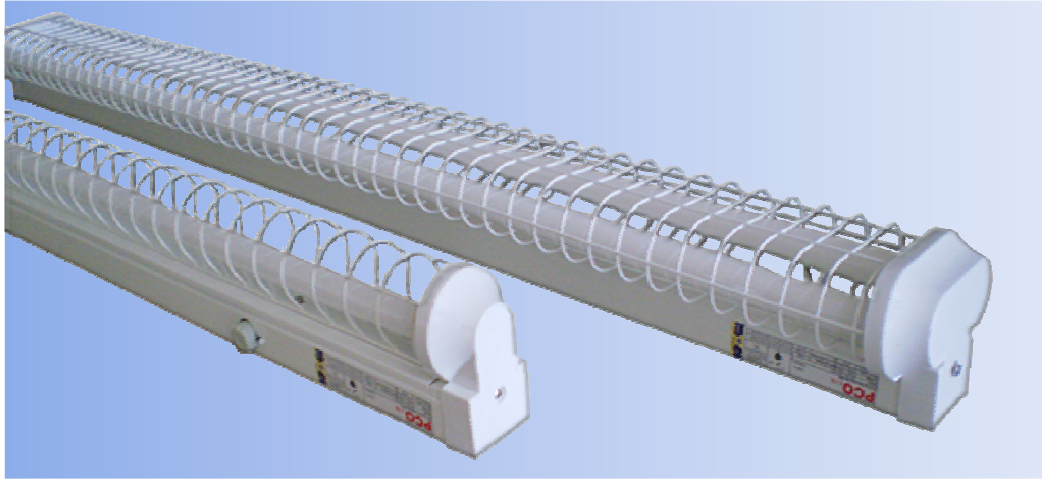

WIREGUARD FITTING (ECONOMY TYPE)

| MODEL | LAMP TYPES & RATING | LAMP HOLDER | P.F | PC | | DELIVERY | UNIT PRICE (RM) |
|---------------|---------------------|-------------|------|---------|--------|----------|-----------------|
| | | | | PACKING | WEIGHT | | |
| PCWG 120/6WLL | T8 1 X 18W | G13 | 0.29 | 1 | 1.53 | F | 50.50 |
| PCWG 140/6WLL | T8 1 X 36W | G13 | 0.40 | 1 | 3.94 | F | 60.00 |
| PCWG 220/6WLL | T8 2 X 18W | G13 | 0.27 | 1 | 1.95 | F | 62.00 |
| PCWG 240/6WLL | T8 2 X 36W | G13 | 0.43 | 1 | 3.33 | F | 95.50 |

OPTIONAL OF CONTROL GEAR

| ADDITIONAL CHARGES | ELECTRONIC BALLAST (NON-DIM) ADD-ON (NETT) | | | |
|----------------------|--|-----------|-----------|-----------|
| | 1 X 18W | 1 X 36W | 2 X 18W | 2 X 36W |
| A1- DIMMABLE BALLAST | RM 110.00 | RM 110.00 | RM 110.00 | RM 110.00 |
| A2 | RM 36.00 | RM 36.00 | RM 39.00 | RM 32.00 |
| A3 | RM 13.00 | RM 13.00 | RM 13.00 | RM 11.00 |

Delivery subject to supplier stock status

all luminaires completed with one no. of electronic ballast

***One dimmer switch contact to max 10 2-lamp (for OSRAM brand)*

| ADDITIONAL CHARGES | ADD -ON (RM) | REMARKS |
|--------------------|--------------|--------------------------|
| POWERPACK | 120.00 | backup for only one tube |