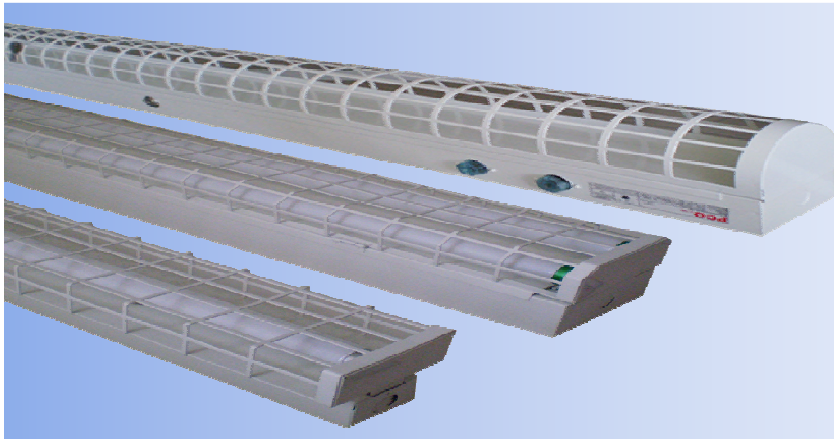

WIREGUARD FITTING (PADLOCK & KEYLOCK)

MODEL	LAMP TYPES & RATING	LAMP HOLDER	P.F	PC		DELIVEY	UNIT PRICE (RM)	
				PACKING	WEIGHT		PADLOCK	KEYLOCK
PCWG 120/R/6WLL	T8 1 X 18W	G13	0.29	1	TBA	M	68.40	72.40
PCWG 140/R/6WLL	T8 1 X 36W	G13	0.40	1	TBA	M	80.50	84.50
PCWG 220/R/6WLL	T8 2 X 18W	G13	0.27	1	TBA	M	87.00	91.00
PCWG 240/R/6WLL	T8 2 X 36W	G13	0.43	1	TBA	M	118.00	122.00
PCWG 320/R/6WLL	T8 3 X 18W	G13	0.29	1	TBA	M	102.00	106.00
PCWG 340/R/6WLL	T8 3 X 36W	G13	0.40	1	TBA	M	146.00	150.00
PCWG 120/S/6WLL	T8 1 X 18W	G13	0.29	1	TBA	M	68.40	72.40
PCWG 140/S/6WLL	T8 1 X 36W	G13	0.40	1	TBA	M	80.50	84.50

OPTIONAL OF CONTROL GEAR

ADDITIONAL CHARGES	ELECTRONIC BALLAST (NON-DIM) ADD-ON (NETT)					
	1 X 18W	1 X 36W	2 X 18W	2 X 36W	3 X 18W	3 X 36W
A1- DIMMABLE BALLAST	RM 110.00	RM 110.00	RM 110.00	RM 110.00	RM 130.00	RM 220.00
A2	RM 36.00	RM 36.00	RM 39.00	RM 32.00	RM 40.00	RM 68.00
A3	RM 13.00	RM 13.00	RM 13.00	RM 11.00	RM 24.00	RM 24.00

Delivery subject to supplier stock status

all luminaires completed with one no. of electronic ballast

***One dimmer switch contact to max 10 2-lamp (for OSRAM brand)*

ADDITIONAL CHARGES	ADD -ON (RM)	REMARKS
POWERPACK	120.00	backup for only one tube