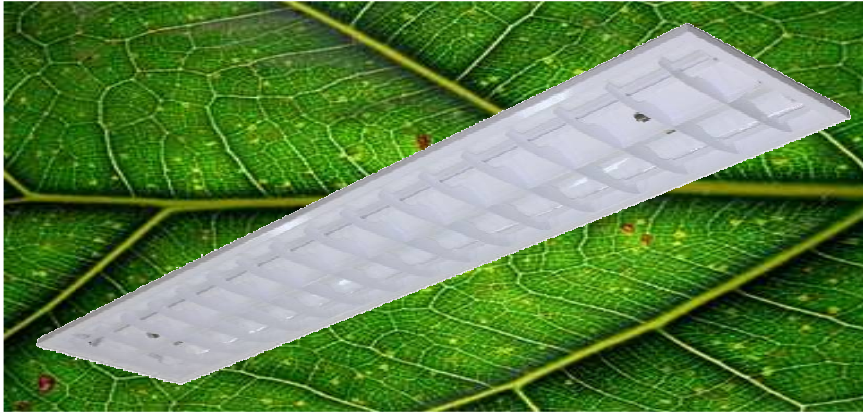

## LISCIO FB SLIM T5 MIRROR LUMINAIRE

Build in hanging Device for Easy Installation & Maintenance

Special Designed Stainless Steel Clip for "Push to Lock" & "Press to Release" Louvre

MODEL	LAMPS TYPE & RATING	PC		DELIVERY	UNIT PRICE (RM)
		PACKING	WEIGHT		
Liscio FB 228S/T5/R	T5 2 X 28W	1	TBA	M	331.00
Liscio FB 228S/T5/SF	T5 2 X 28W	1	TBA	M	331.00
Liscio FB 214S/T5/R	T5 2 X 14W	1	TBA	S	272.00
Liscio FB 214S/T5/SF	T5 2 X 14W	1	TBA	S	272.00