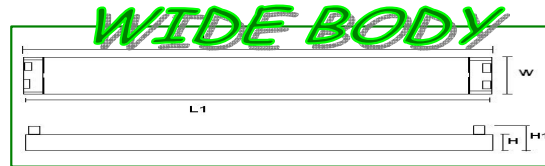

POPULAR T5

MODEL	C/W	LIST PRICE (RM)
POPULAR T5 114/Slim	PHILIPS ELECTRONIC GEAR & T5 LAMP	51.00
POPULAR T5 121/Slim	PHILIPS ELECTRONIC GEAR & T5 LAMP	52.00
POPULAR T5 128/Slim	PHILIPS ELECTRONIC GEAR & T5 LAMP	53.00
POPULAR T5 228/Slim	PHILIPS ELECTRONIC GEAR & T5 LAMP	95.00
POPULAR T5 214/WB	PHILIPS ELECTRONIC GEAR & T5 LAMP	124.00
POPULAR T5 221/WB	PHILIPS ELECTRONIC GEAR & T5 LAMP	125.00
POPULAR T5 228/PCB/WB	PHILIPS ELECTRONIC GEAR & T5 LAMP	126.00
** LAMP COLOUR AVAILABLE: 830 / 840 & 865 **		