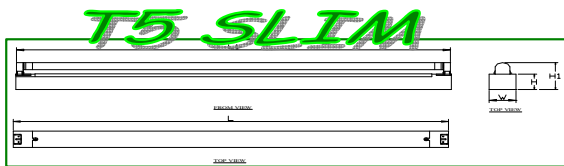

POPULAR T5

MODEL	C/W	LIST PRICE (RM)
POPULAR T5 114/Slim	PHILIPS ELECTRONIC GEAR & T5 LAMP	51.00
POPULAR T5 121/Slim	PHILIPS ELECTRONIC GEAR & T5 LAMP	52.00
POPULAR T5 128/Slim	PHILIPS ELECTRONIC GEAR & T5 LAMP	53.00
POPULAR T5 228/Slim	PHILIPS ELECTRONIC GEAR & T5 LAMP	95.00
POPULAR T5 214/WB	PHILIPS ELECTRONIC GEAR & T5 LAMP	124.00
POPULAR T5 221/WB	PHILIPS ELECTRONIC GEAR & T5 LAMP	125.00
POPULAR T5 228/PCB/WB	PHILIPS ELECTRONIC GEAR & T5 LAMP	126.00
** LAMP COLOUR AVAILABLE: 830 / 840 & 865 **		