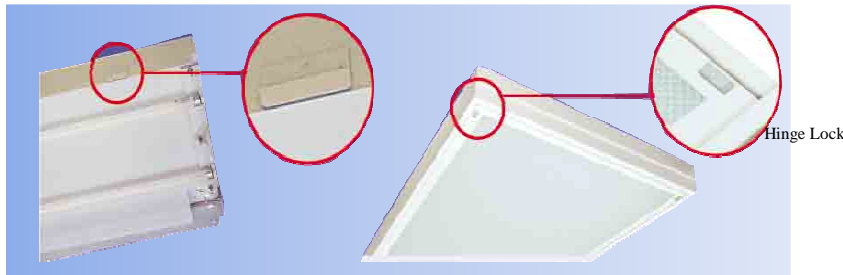

Housing mounting method by 2 brackets at both end housing.

MODEL	LAMPS TYPE & RATING	LAMP HOLDER	PC		DELIVERY	UNIT PRICE (RM)	
			PACKING	WEIGHT		SURFACE	RECESSED
PLAC 220/6WLL	T8 2 X 18W	G13	2	TBA	M	128.00	102.00
PLAC 320/6WLL	T8 3 X 18W	G13	2	TBA	M	159.00	132.00
PLAC 420/6WLL	T8 4 X 18W	G13	2	TBA	M	166.00	145.00
PLAC 240/6WLL	T8 2 X 36W	G13	2	TBA	M	220.00	160.00
PLAC 340/6WLL	T8 3 X 36W	G13	2	TBA	M	248.00	200.00
PLAC 440/6WLL	T8 4 X 36W	G13	2	TBA	M	317.00	260.00
PLAC 220S/6WLL	T8 2 X 18W	G13	2	TBA	M	128.00	102.00
PLAC 240S/6WLL	T8 2 X 36W	G13	2	TBA	M	220.00	160.00

OPTIONAL OF ACCESSORIES

OPTIONAL	ADD-ON (RM)	REMARKS
AA-15 DIFFUSER		
2' X 2', 1' X 4'	RM 25.00	
2' X 4'	RM 35.00	
OPAL DIFFUSER		
2' X 2', 1' X 4'	RM 15.00	
2' X 4'	RM 25.00	
METRIC SIZE	RM 5.00	
HINGED LOCK TYPE	RM 25.00	